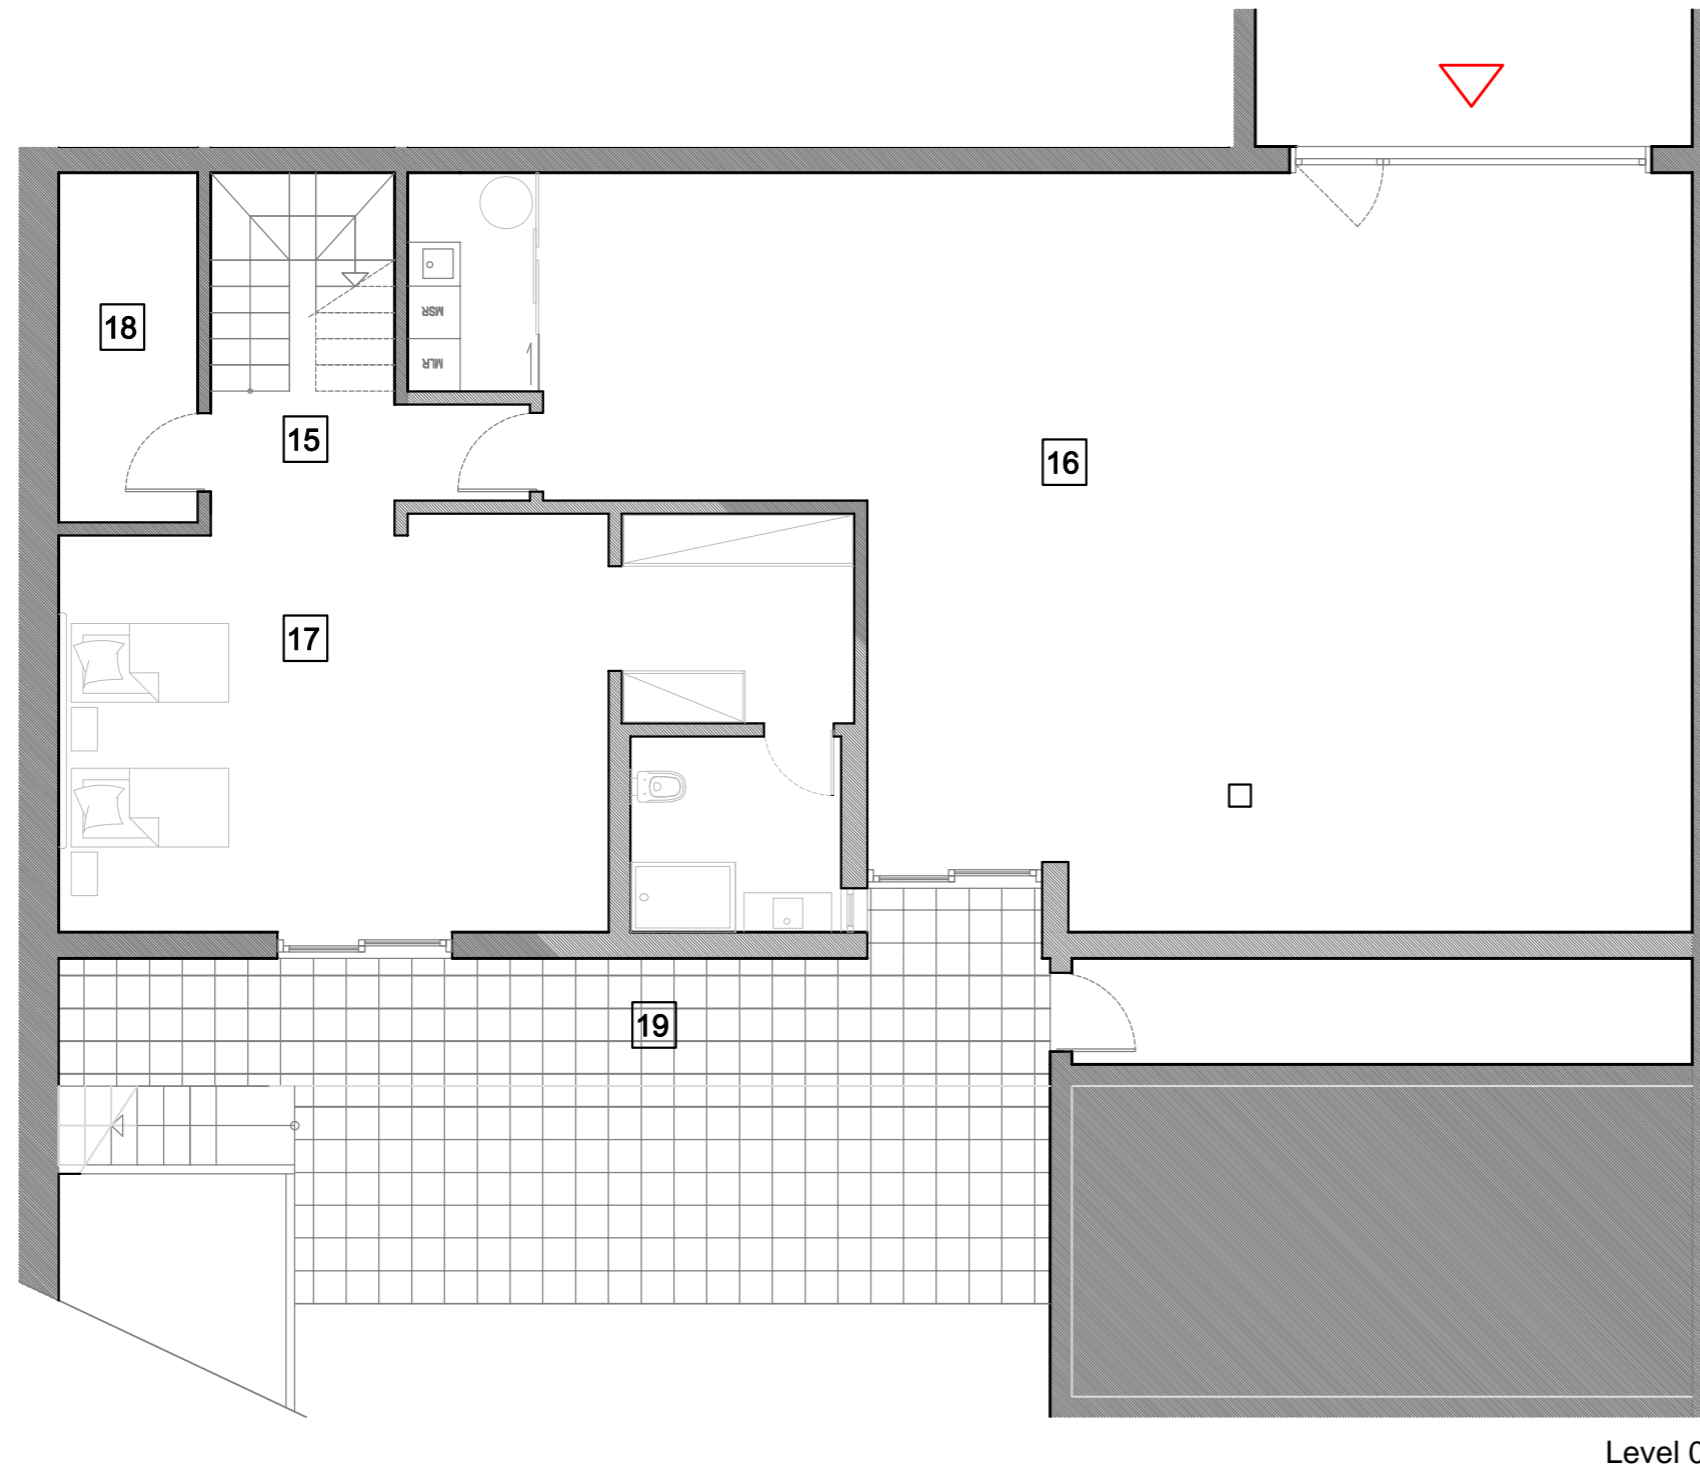

Edificio 1: Villa D

Level 0

heights II
PERALTA

15	Hall	7.9 m²
16	Garage	114.9 m²
17	Bedroom/Ensuite	31.9 m²
18	Wine Cellar	6 m²
19	Terraces	34.8 m²

Summary

Plot Area	400 m²
Area Enclosed (all levels)	334.1 m²
Balcony/ all Terraces/ Pool/ Garden (all levels)	344.2 m²
Gross Area	678.3 m²

Measurements are approximate