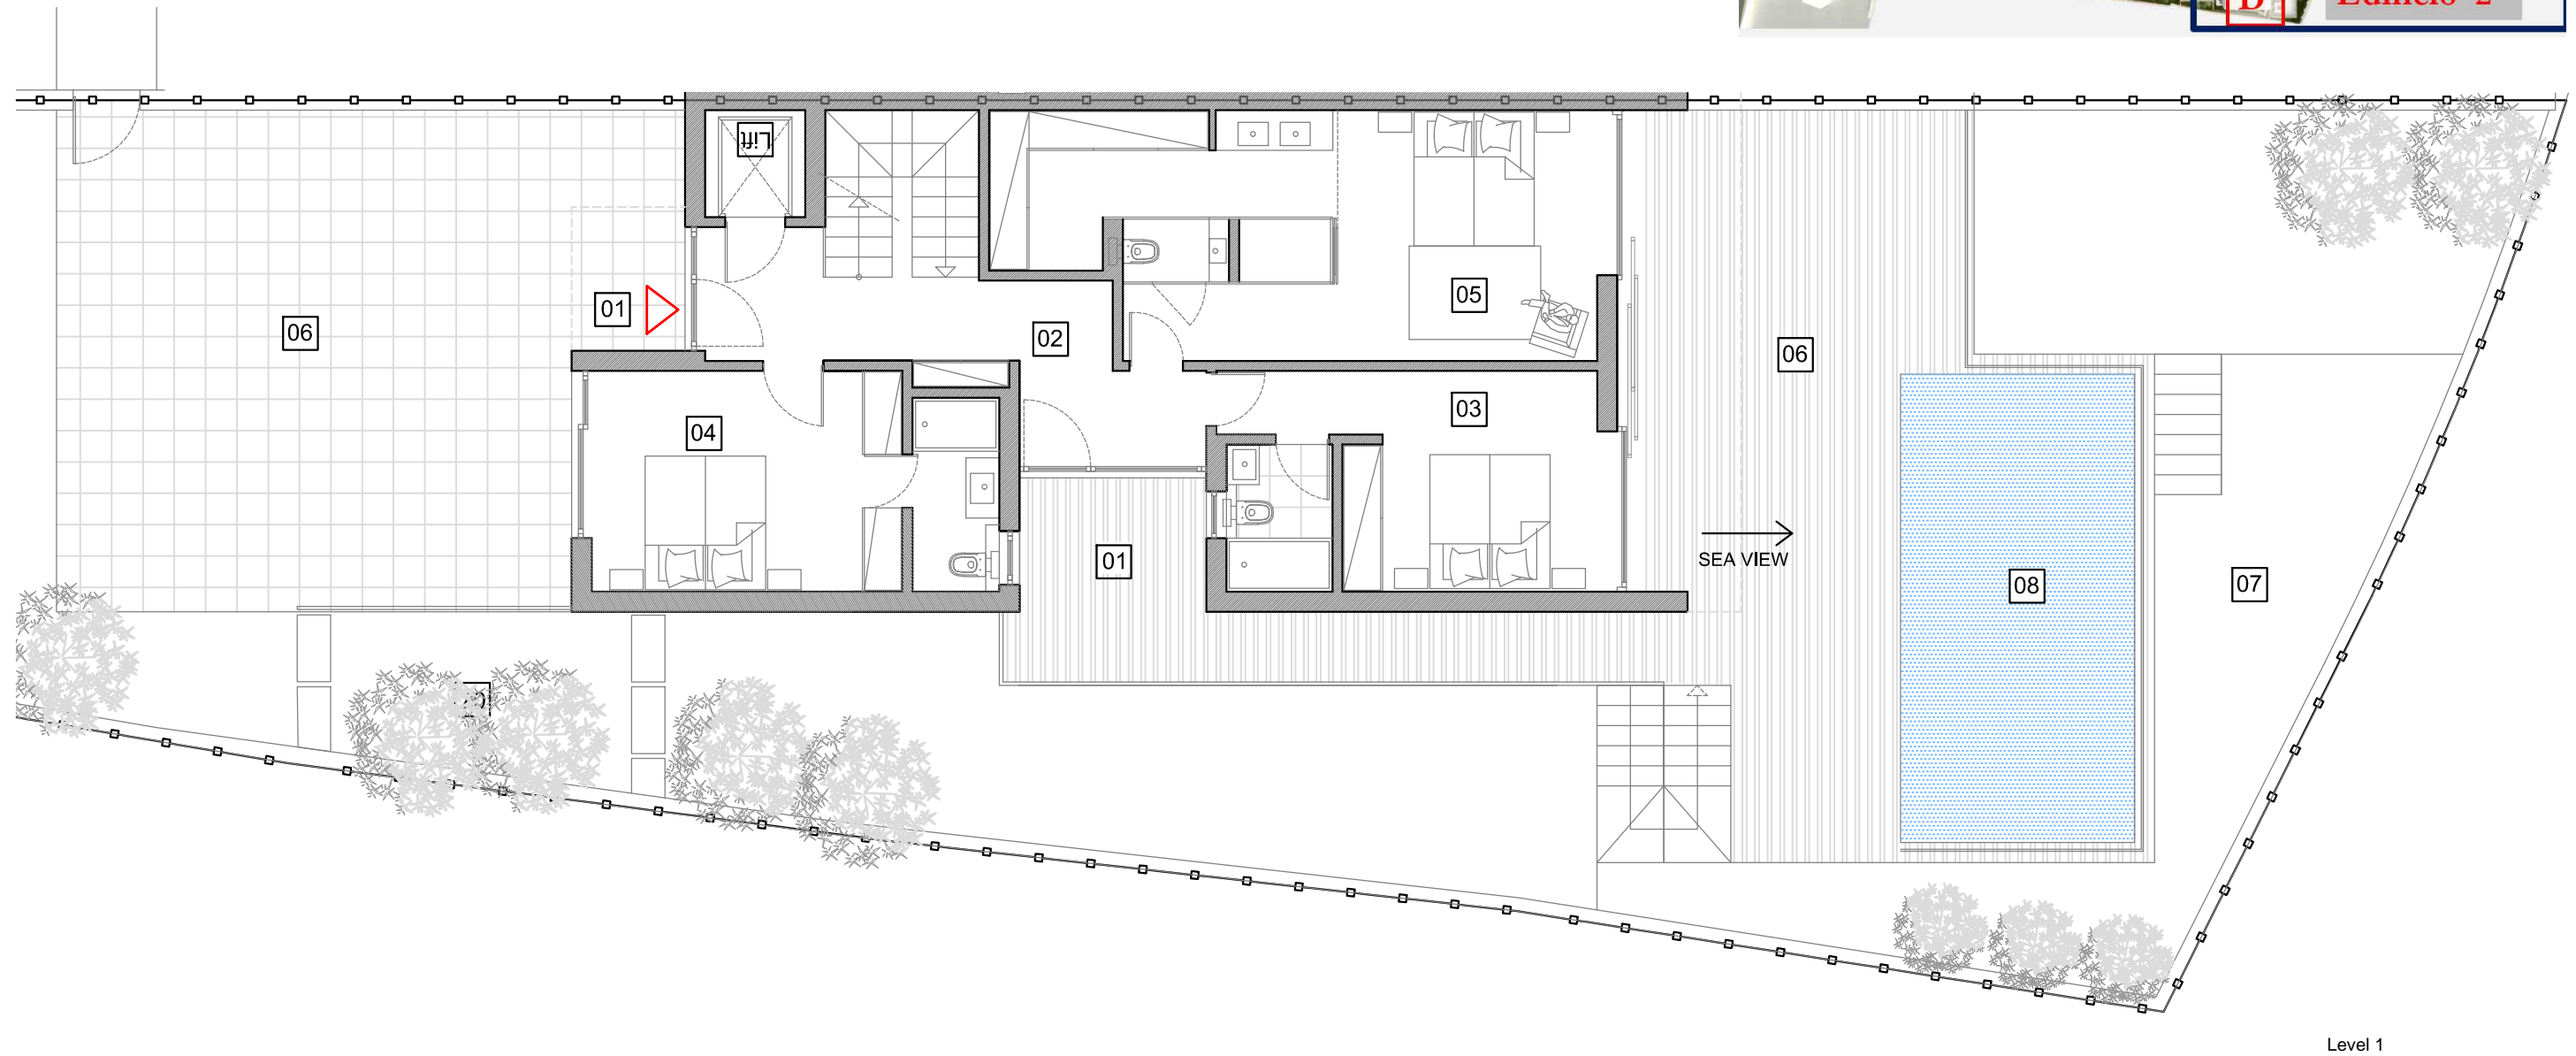

Edificio 2: Villa D

MASTERPLAN

Level 2

heights II

PERALTA

01	Entrance	9,2 m2	08	Pool	24.5 m2	15	Terrace / Jacuzzi	36.3 m2
02	Hall	13.3 m2	09	Living Room	50 m2	16	Terrace	17.3 m2
03	Bedroom/Ensuite	18.6 m2	10	Kitchen	18 m2	<u>Optional</u>		
04	Bedroom/Ensuite	19.8 m2	11	Restroom	3 m2	17	Living Room	58.7 m2
05	Bedroom/Ensuite	31.7 m2	12	Terrace	90.3 m2	18	Bedroom /Ensuite	24 m2
06	Terrace	125.6 m2	13	Hall	12.2 m2	19	Diningroom	21.1 m2
07	Garden	95.8 m2	14	Garage/ Laundry	53.3 m2			

Summary

Plot Area	420 m ²
Area Enclosed (all levels)	386.7 m ²
Entrance/ all Terraces/ Pool/ Garden (all levels)	399 m ²
Gross Area	785.7 m ²

Measurements are approximate

Edificio 2: Villa D

MASTERPLAN

Level 1

Summary

Plot Area	420 m ²
Area Enclosed (all levels)	386.7 m ²
Entrance/ all Terraces/ Pool/ Garden (all levels)	399 m ²
Gross Area	785.7 m ²

Measurements are approximate

Edificio 2: Villa D

MASTERPLAN

Level 0

Summary

Plot Area	420 m ²
Area Enclosed (all levels)	386.7 m ²
Entrance/ all Terraces/ Pool/ Garden	399 m ²
Gross Area	785.7 m ²

Measurements are approximate