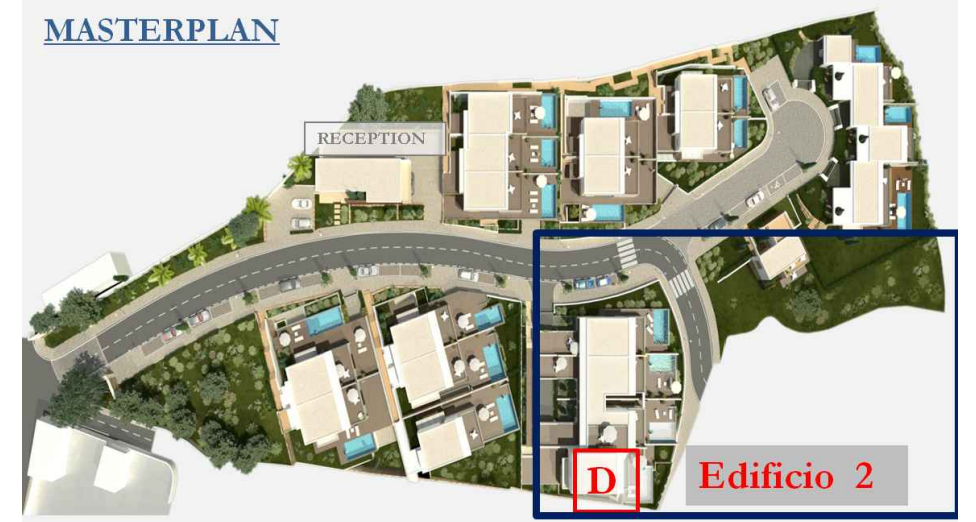

Summary

Plot Area	420 m ²
Area Enclosed (all levels)	386.7 m ²
Entrance/ all Terraces/ Pool/ Garden (all levels)	399 m ²
Gross Area	785.7 m ²

Measurements are approximate

Edificio 2: Villa D

MASTERPLAN

Level 1

Summary

Plot Area	420 m ²
Area Enclosed (all levels)	386.7 m ²
Entrance/ all Terraces/ Pool/ Garden (all levels)	399 m ²
Gross Area	785.7 m ²

Measurements are approximate

Edificio 2: Villa D

MASTERPLAN

Level 0