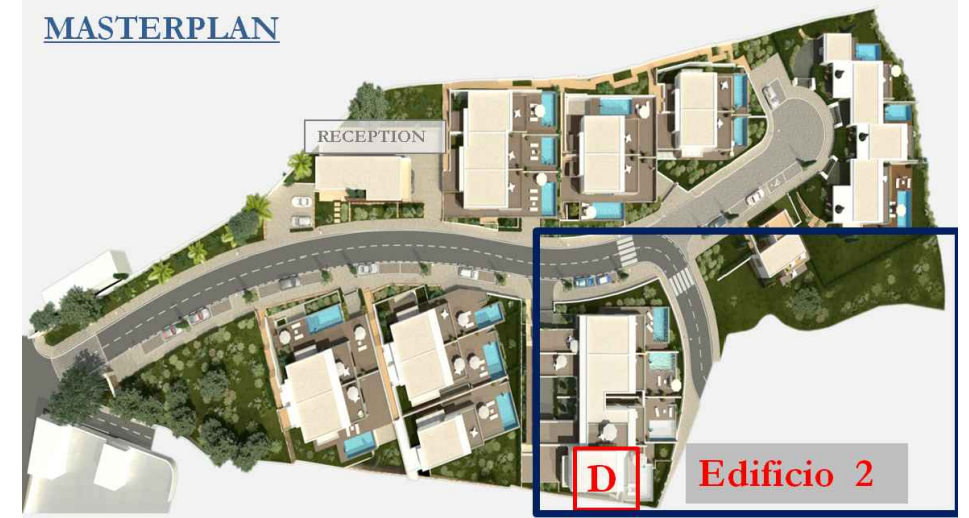

Edificio 2: Villa D

MASTERPLAN

Level 2

heights II

PERALTA

01	Entrance	9,2 m2	08	Pool	24.5 m2	15	Terrace / Jacuzzi	36.3 m2
02	Hall	13.3 m2	09	Living Room	50 m2	16	Terrace	17.3 m2
03	Bedroom/Ensuite	18.6 m2	10	Kitchen	18 m2	<u>Optional</u>		
04	Bedroom/Ensuite	19.8 m2	11	Restroom	3 m2	17	Living Room	58.7 m2
05	Bedroom/Ensuite	31.7 m2	12	Terrace	90.3 m2	18	Bedroom /Ensuite	24 m2
06	Terrace	125.6 m2	13	Hall	12.2 m2	19	Diningroom	21.1 m2
07	Garden	95.8 m2	14	Garage/ Laundry	53.3 m2			

Summary

Plot Area	420 m ²
Area Enclosed (all levels)	386.7 m ²
Entrance/ all Terraces/ Pool/ Garden (all levels)	399 m ²
Gross Area	785.7 m ²

Measurements are approximate

Edificio 2: Villa D

MASTERPLAN

Level 1

Summary

Plot Area	420 m ²
Area Enclosed (all levels)	386.7 m ²
Entrance/ all Terraces/ Pool/ Garden (all levels)	399 m ²
Gross Area	785.7 m ²

Measurements are approximate

Edificio 2: Villa D

MASTERPLAN

Level 0