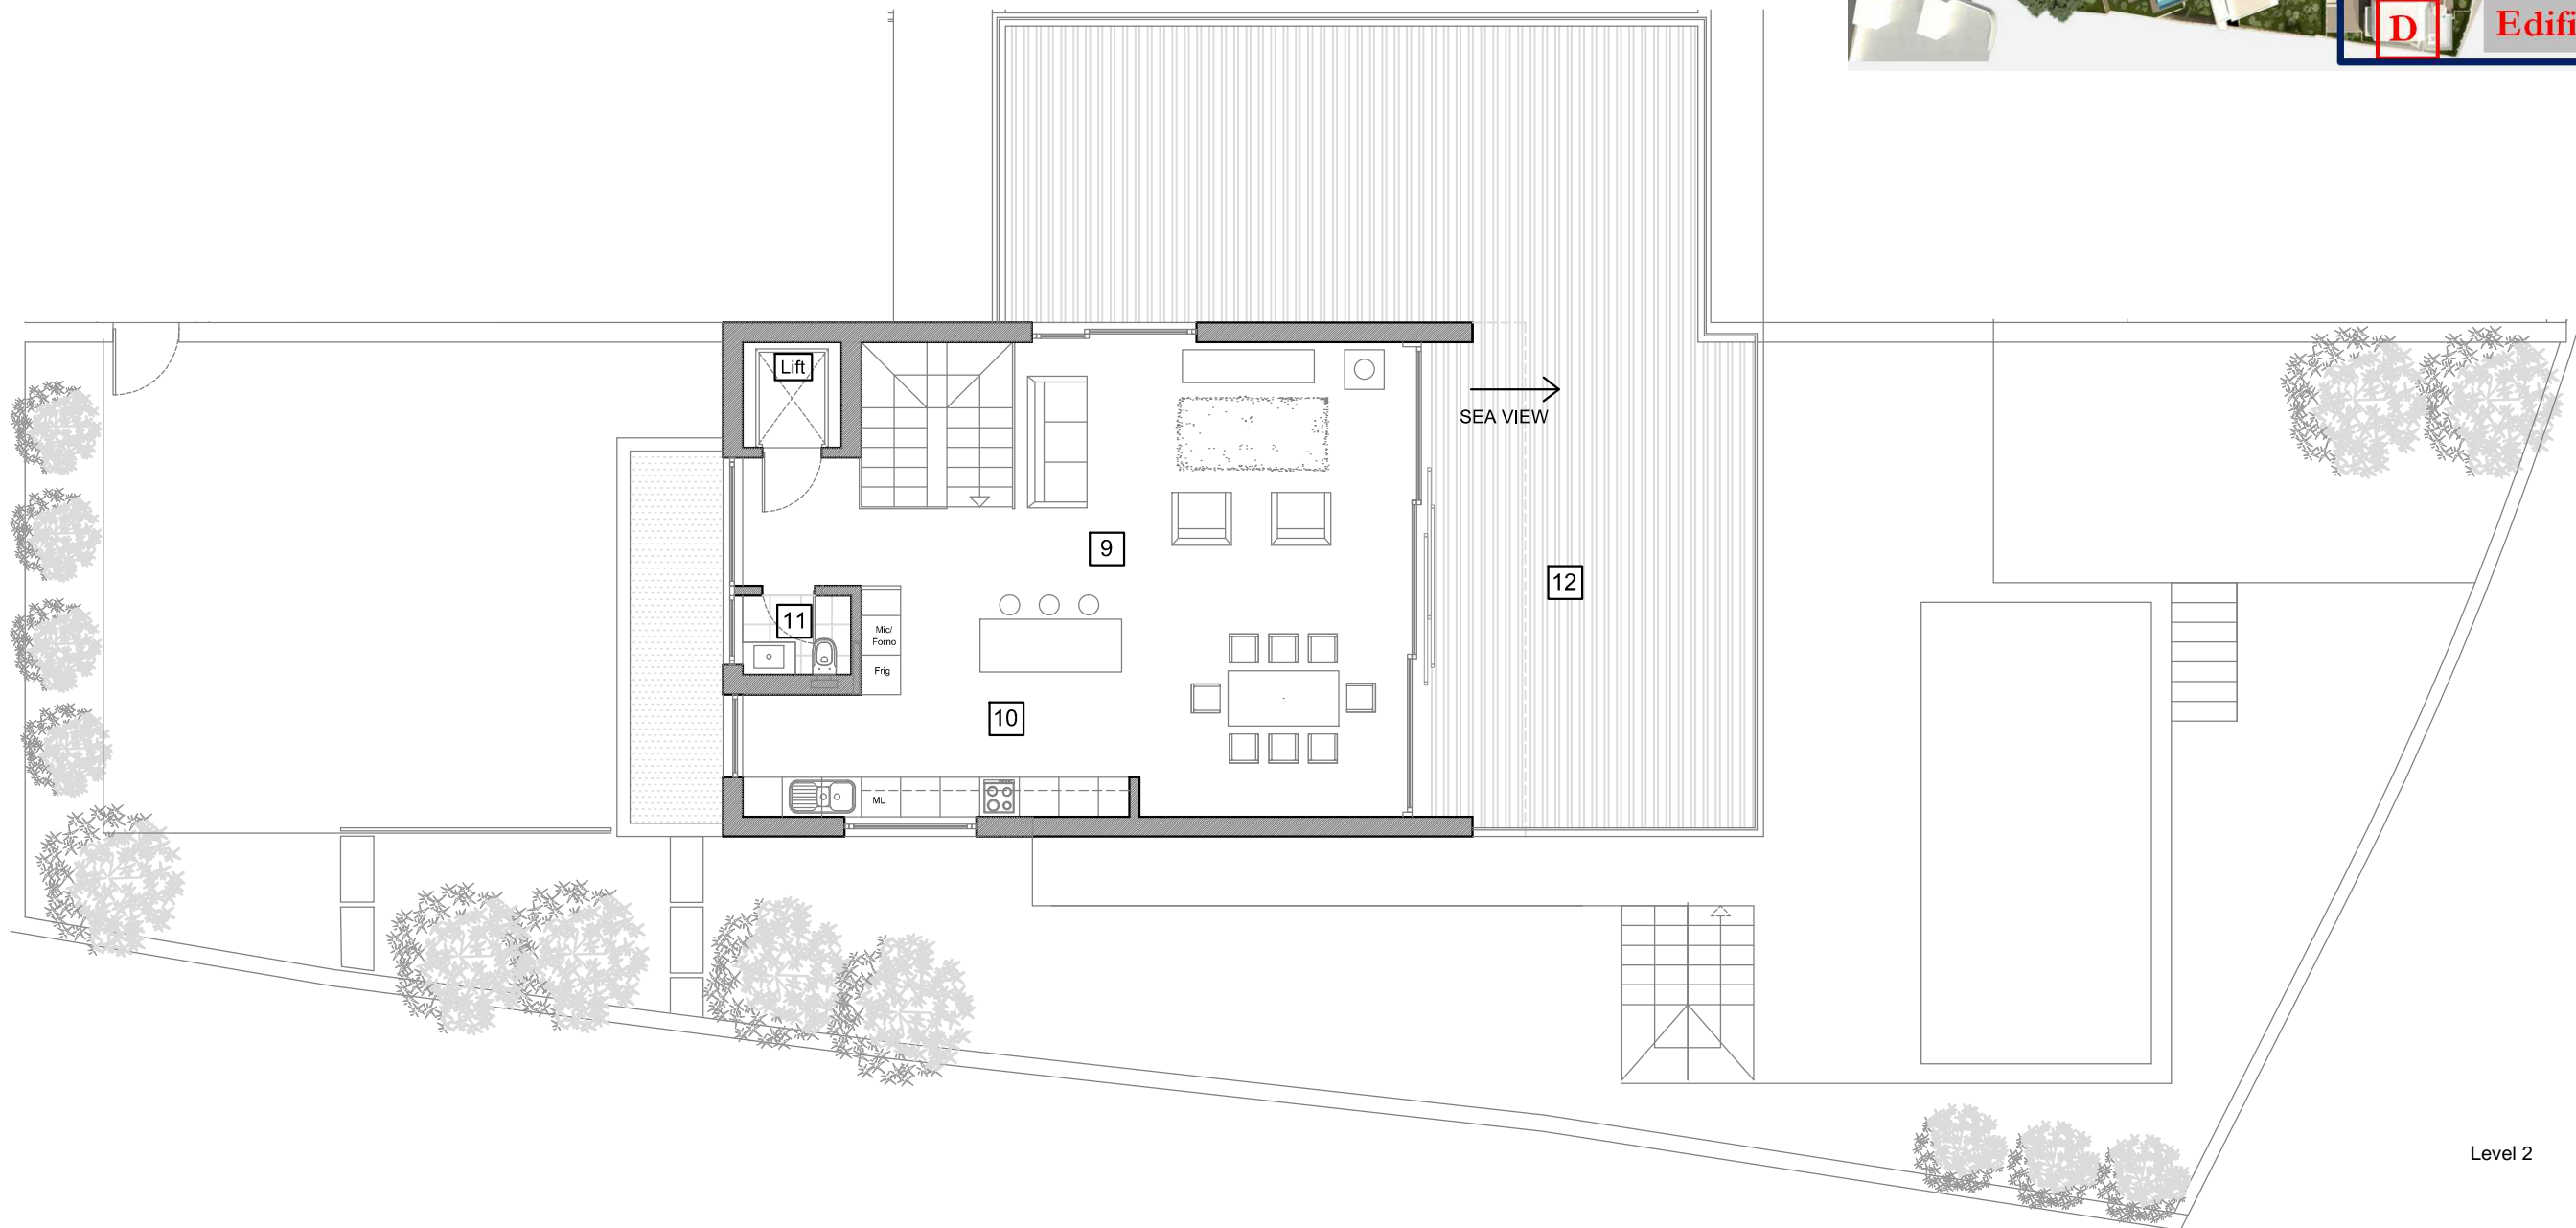

Edificio 2: Villa D

MASTERPLAN

Level 2

heights II

PERALTA

01	Entrance	9,2 m2	08	Pool	24.5 m2	15	Terrace / Jacuzzi	36.3 m2
02	Hall	13.3 m2	09	Living Room	50 m2	16	Terrace	17.3 m2
03	Bedroom/Ensuite	18.6 m2	10	Kitchen	18 m2	<u>Optional</u>		
04	Bedroom/Ensuite	19.8 m2	11	Restroom	3 m2	17	Living Room	58.7 m2
05	Bedroom/Ensuite	31.7 m2	12	Terrace	90.3 m2	18	Bedroom /Ensuite	24 m2
06	Terrace	125.6 m2	13	Hall	12.2 m2	19	Diningroom	21.1 m2
07	Garden	95.8 m2	14	Garage/ Laundry	53.3 m2			

Summary

Plot Area	420 m ²
Area Enclosed (all levels)	386.7 m ²
Entrance/ all Terraces/ Pool/ Garden (all levels)	399 m ²
Gross Area	785.7 m ²

Measurements are approximate

Edificio 2: Villa D

MASTERPLAN

Level 1

Summary

Plot Area	420 m ²
Area Enclosed (all levels)	386.7 m ²
Entrance/ all Terraces/ Pool/ Garden (all levels)	399 m ²
Gross Area	785.7 m ²

Measurements are approximate

Edificio 2: Villa D

MASTERPLAN

Level 0

Summary

Plot Area	420 m ²
Area Enclosed (all levels)	386.7 m ²
Entrance/ all Terraces/ Pool/ Garden	399 m ²
Gross Area	785.7 m ²

Measurements are approximate