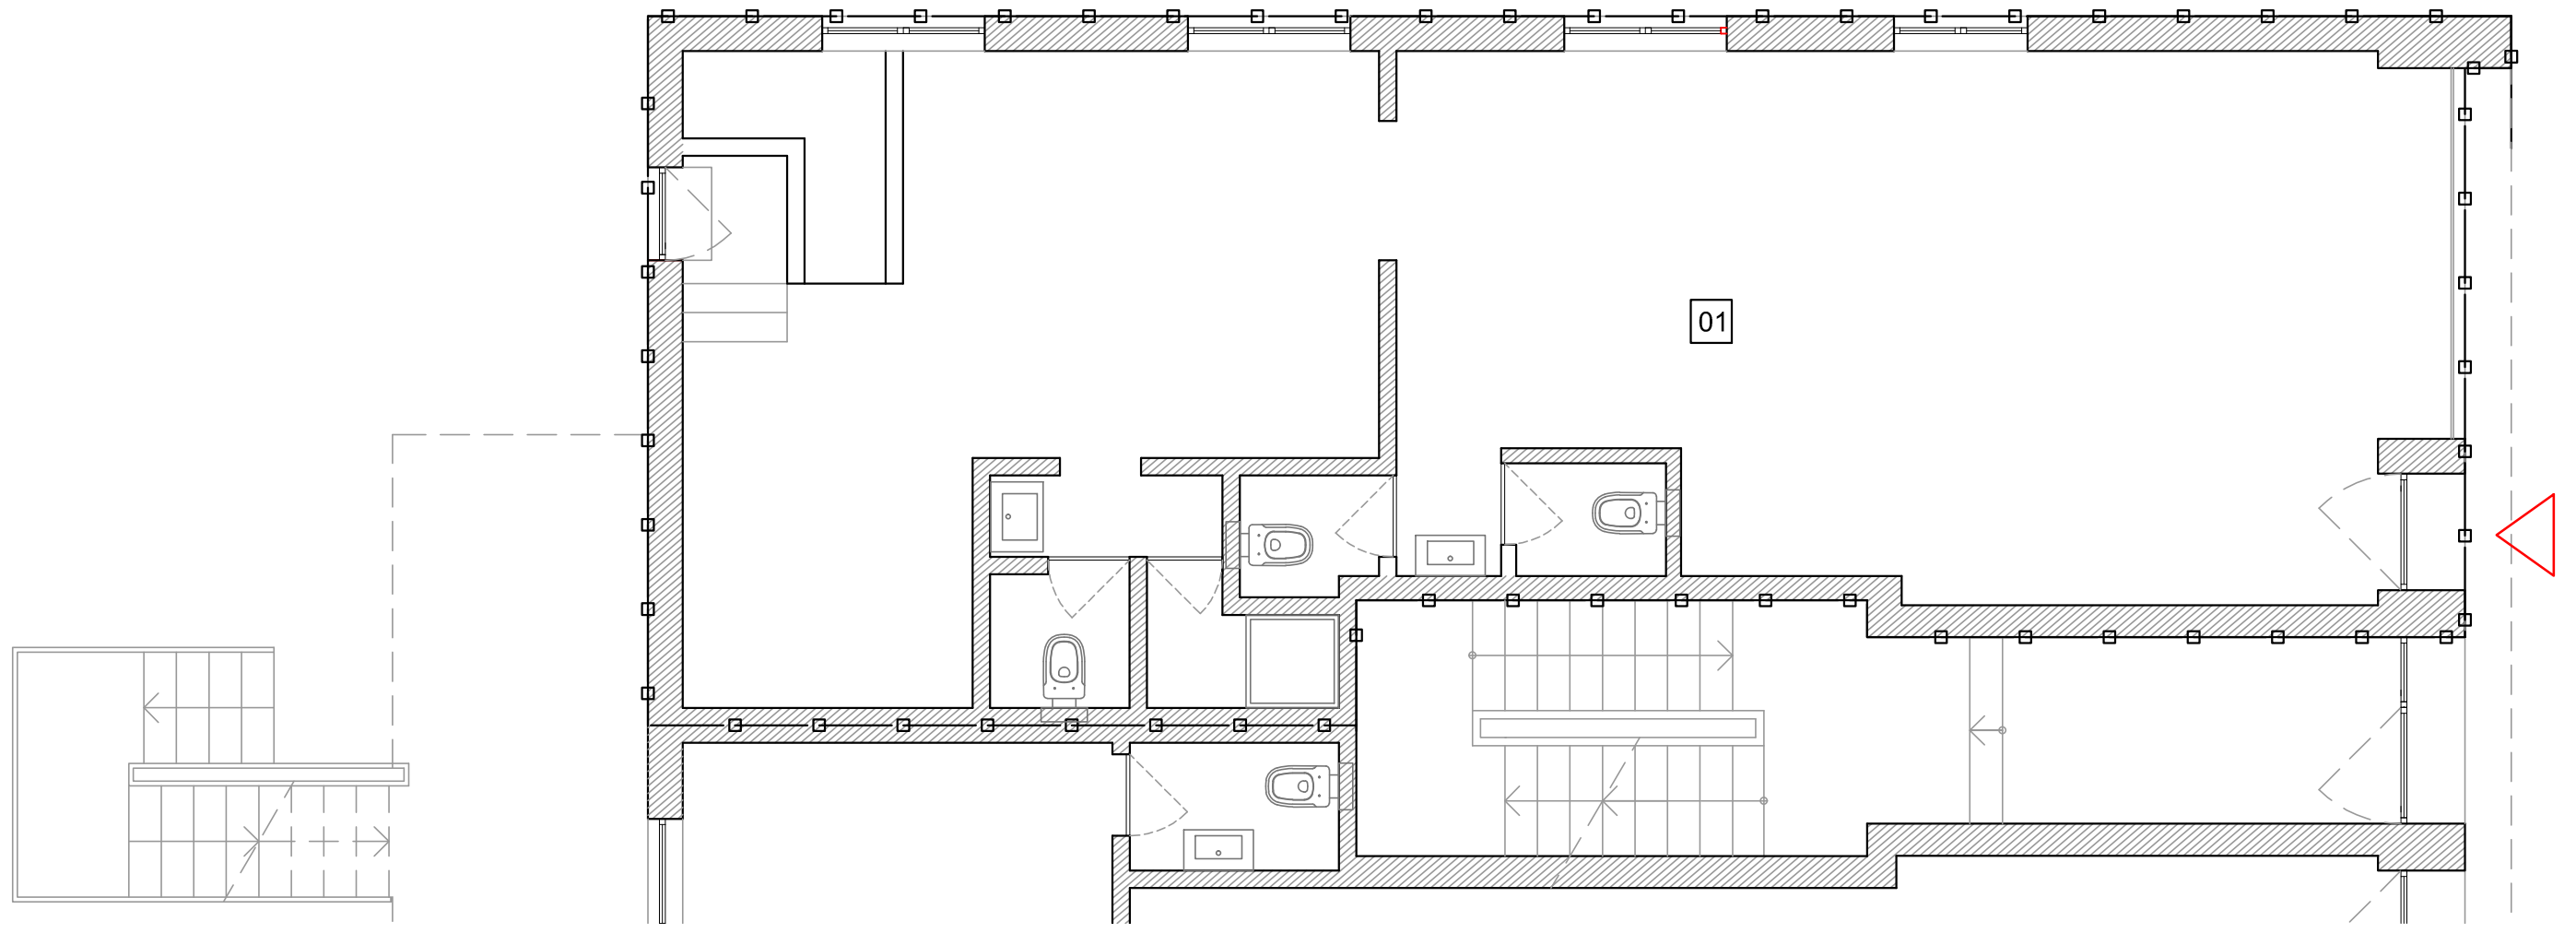

STORE - A

JLM 47
Lourinhã

Lower Level

Store A	73.4 m ²
---------	---------------------

Summary (all levels)

Private Area	87.9 m ²
Store Enclosed Area	87.9 m ²
Gross Built Area	87.9 m ²

Measurements are approximate

STORE - B

JLM 43
Lourinhã

<u>Lower Level</u>		<u>Summary</u> (all levels)	
Store B	69.4 m ²	Private Area 	85.8 m ²
		Store Enclosed Area	85.8 m ²
		Gross Built Area	85.8 m ²

Measurements are approximate