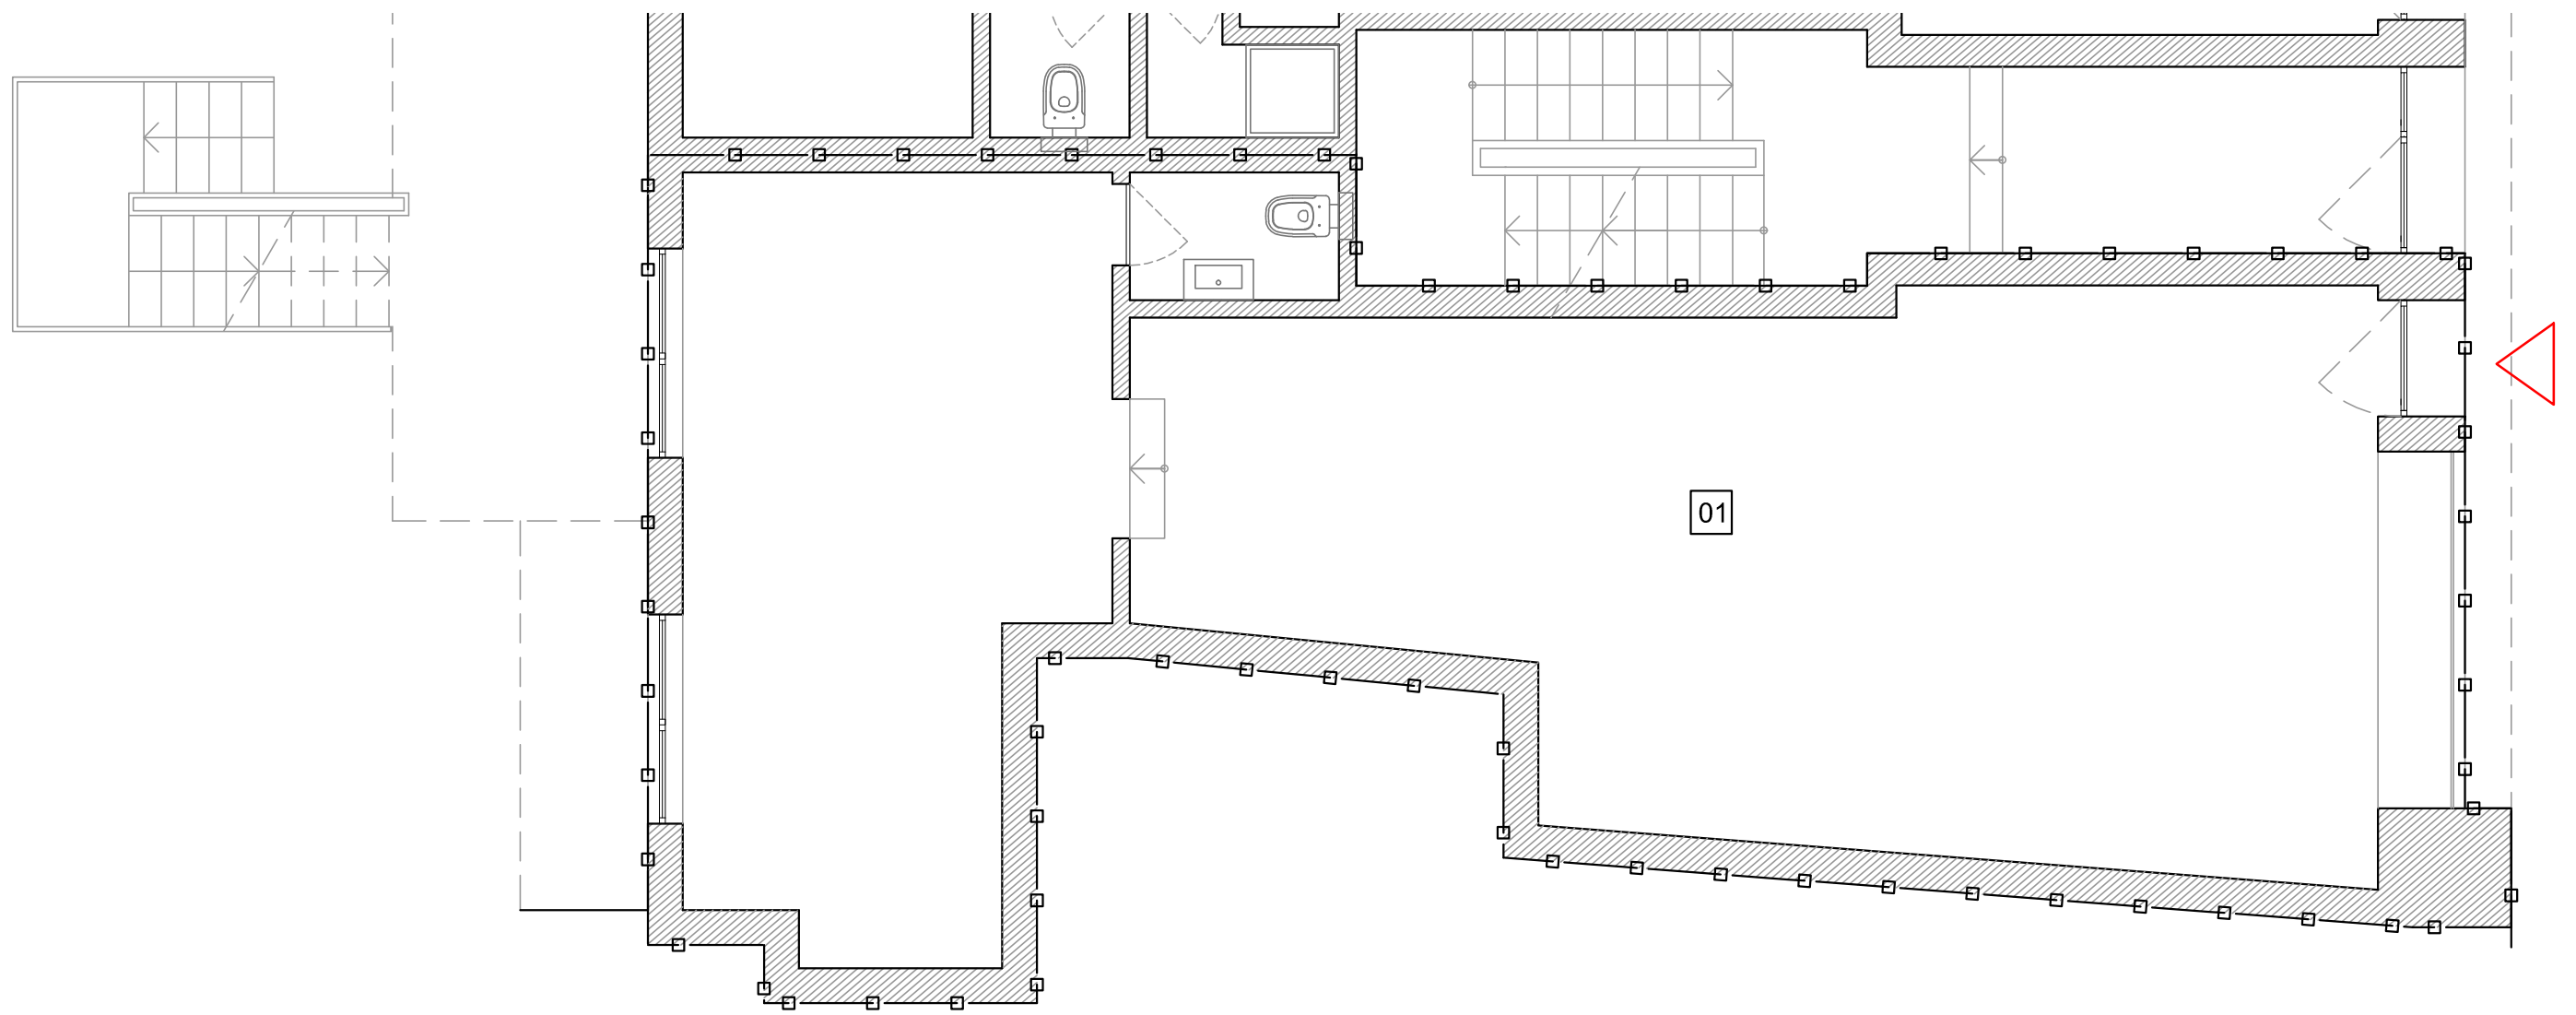

STORE - A

JLM 47
Lourinhã

Lower Level

Store A	73.4 m ²
---------	---------------------

Summary (all levels)

Private Area	87.9 m ²
Store Enclosed Area	87.9 m ²
Gross Built Area	87.9 m ²

Measurements are approximate

STORE - B

JLM 43
Lourinhã

<u>Lower Level</u>		<u>Summary</u> (all levels)	
Store B	69.4 m ²	Private Area 	85.8 m ²
		Store Enclosed Area	85.8 m ²
		Gross Built Area	85.8 m ²

Measurements are approximate